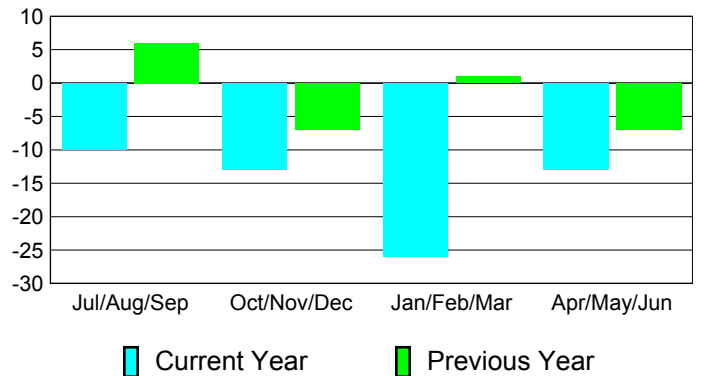

**Membership Results
2010-2011**

**Membership
2009-2010**

Month	Net Memb Goal	Actual New Memb	Actual Dropped Memb	Gain/Loss of Memb	Gain/Loss of Memb
Jul/Aug/Sep	5	32	-42	-10	6
Oct/Nov/Dec	5	49	-62	-13	-7
Jan/Feb/Mar	15	34	-60	-26	1
Apr/May/June	11	35	-48	-13	-7
Totals	36	150	-212	-62	-7

Membership Results 2010-2011

Goal, New, Dropped, Gain/Loss

Comparison of Membership Gain/Loss

Current Year Compared to the Previous Year

Gender Comparison 2010-2011

Jul/Aug/Sep

Oct/Nov/Dec

Jan/Feb/Mar