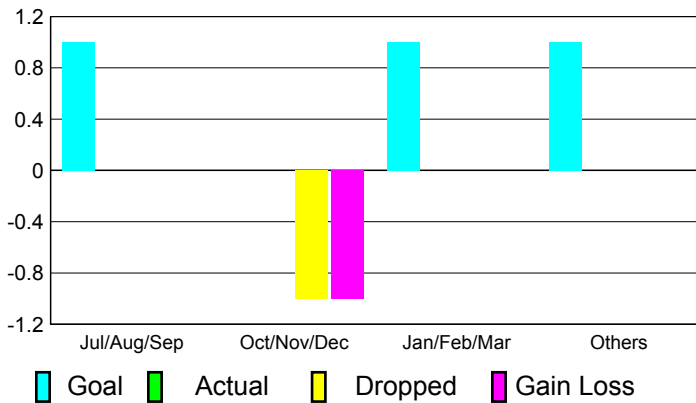

2010-2011 GMT Reports for District (or Undistricted) **District 27 B1**

GMT: **Gary W Fry**

Location: **WISCONSIN**

GMT CA: **1**

CLUBS

**Club Results
2010-2011**

**Clubs
2009-2010**

Month	New Club Goal	Actual New Clubs	Actual Dropped Clubs	Gain/Loss of Clubs	Gain/Loss of Clubs
Jul/Aug/Sep	1	0	0	0	0
Oct/Nov/Dec	0	0	-1	-1	0
Jan/Feb/Mar	1	0	0	0	0
Apr/May/June	1	0	0	0	0
Totals	3	0	-1	-1	0

Club Results 2010-2011

Goal, New, Dropped, Gain/Loss

Comparison of Club Gain/Loss

Current Year Compared to the Previous Year

YTD Status Quo Clubs 2010-2011

Status Quo Clubs Compared to Status Quo Members

MEMBERSHIP

**Membership Results
2010-2011**

**Membership
2009-2010**

Month	Net Memb Goal	Actual New Memb	Actual Dropped Memb	Gain/Loss of Memb	Gain/Loss of Memb
Jul/Aug/Sep	5	32	-42	-10	6
Oct/Nov/Dec	5	49	-62	-13	-7
Jan/Feb/Mar	15	34	-60	-26	1
Apr/May/June	11	35	-48	-13	-7
Totals	36	150	-212	-62	-7