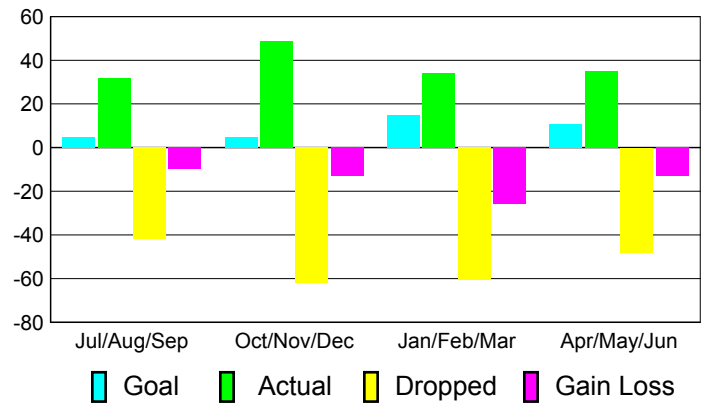

Membership Results 2010-2011

Goal, New, Dropped, Gain/Loss

Comparison of Membership Gain/Loss

Current Year Compared to the Previous Year